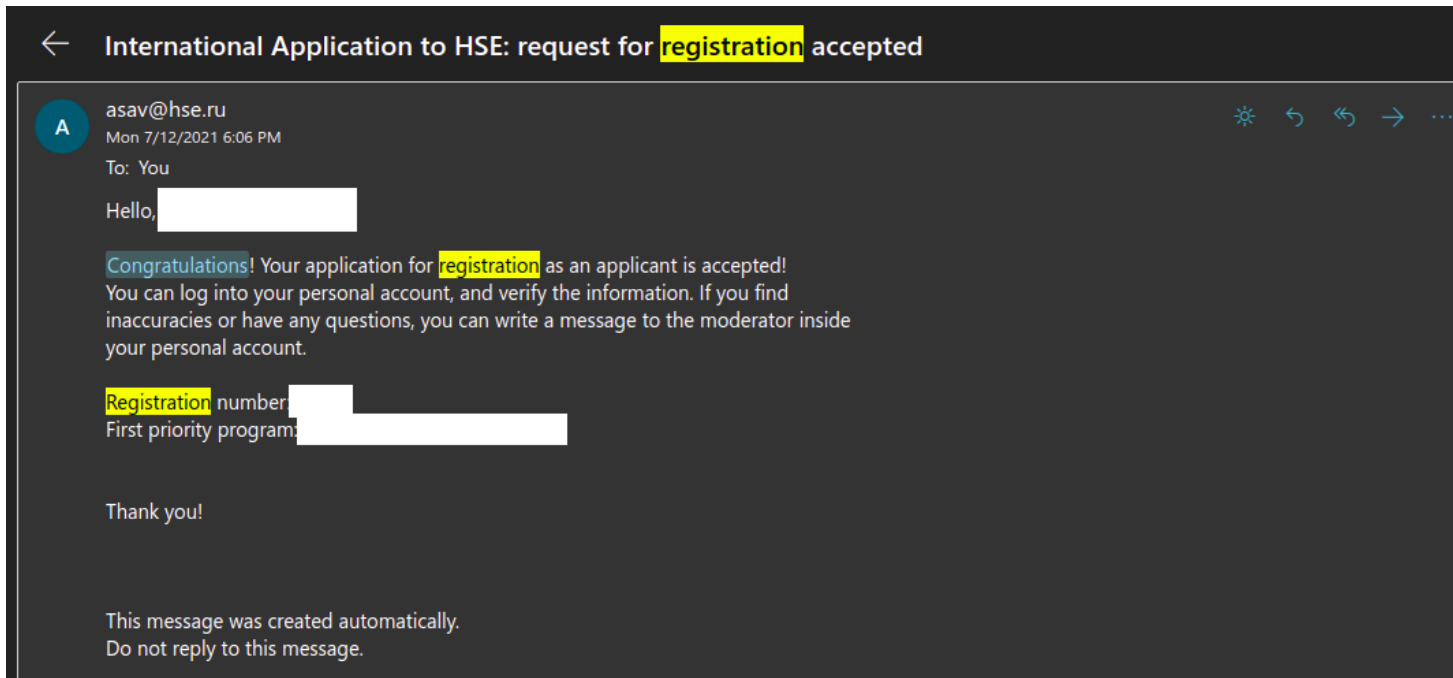

КАК НАЙТИ РЕГИСТРАЦИОННЫЙ НОМЕР? (HOW TO FIND THE REGISTRATION NUMBER?)

- **Вариант 1** - Войдите в свою личную почту, которая использовалась для подачи документов в университет, в поиске по письмам пишете «Регистрационный номер» и находите письмо, где будет указан ваш регистрационный номер. **(Option 1 – Go to your personal e-mail account that you used to apply to the university, search for "Registration number" and find the letter with your registration number in it.)**

- **Вариант 2** - Войти в свой личный кабинет по адресу (admissions.hse.ru) и в секции 1 (как показано на скрине) посмотреть свой регистрационный номер. **(Option 2 – Log in to your personal account at (admissions.hse.ru) and in section 1 (as shown in the screenshot) see your registration number.)**